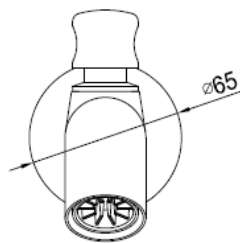

Brand : CAE, China  
Name : Bath spout with diverter  
Item Code : 32.02101  
Color / Finish: Chrome plated  
Dimensions :

- Product info:
- Bath spout
  - With diverter

Flushing of pipe must be done before fittings are installed. Failure to do so voids the warranty.