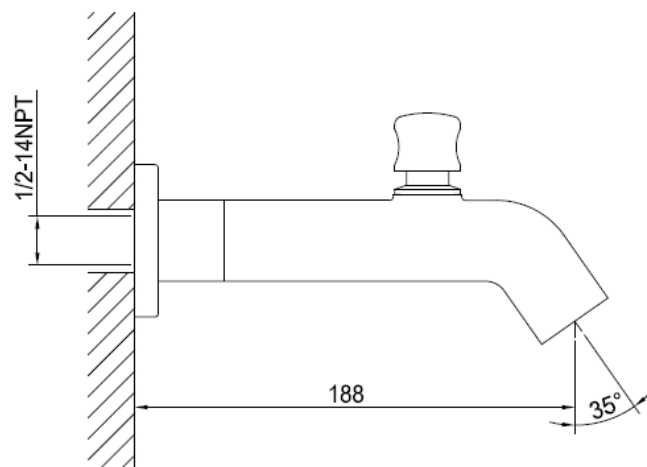

Brand : CAE, China  
Name : Bath spout with diverter  
Item Code : 32.02101  
Color / Finish: Chrome plated  
Dimensions :

- Product info:
- Bath spout
  - With diverter

Flushing of pipe must be done before fittings are installed. Failure to do so voids the warranty.